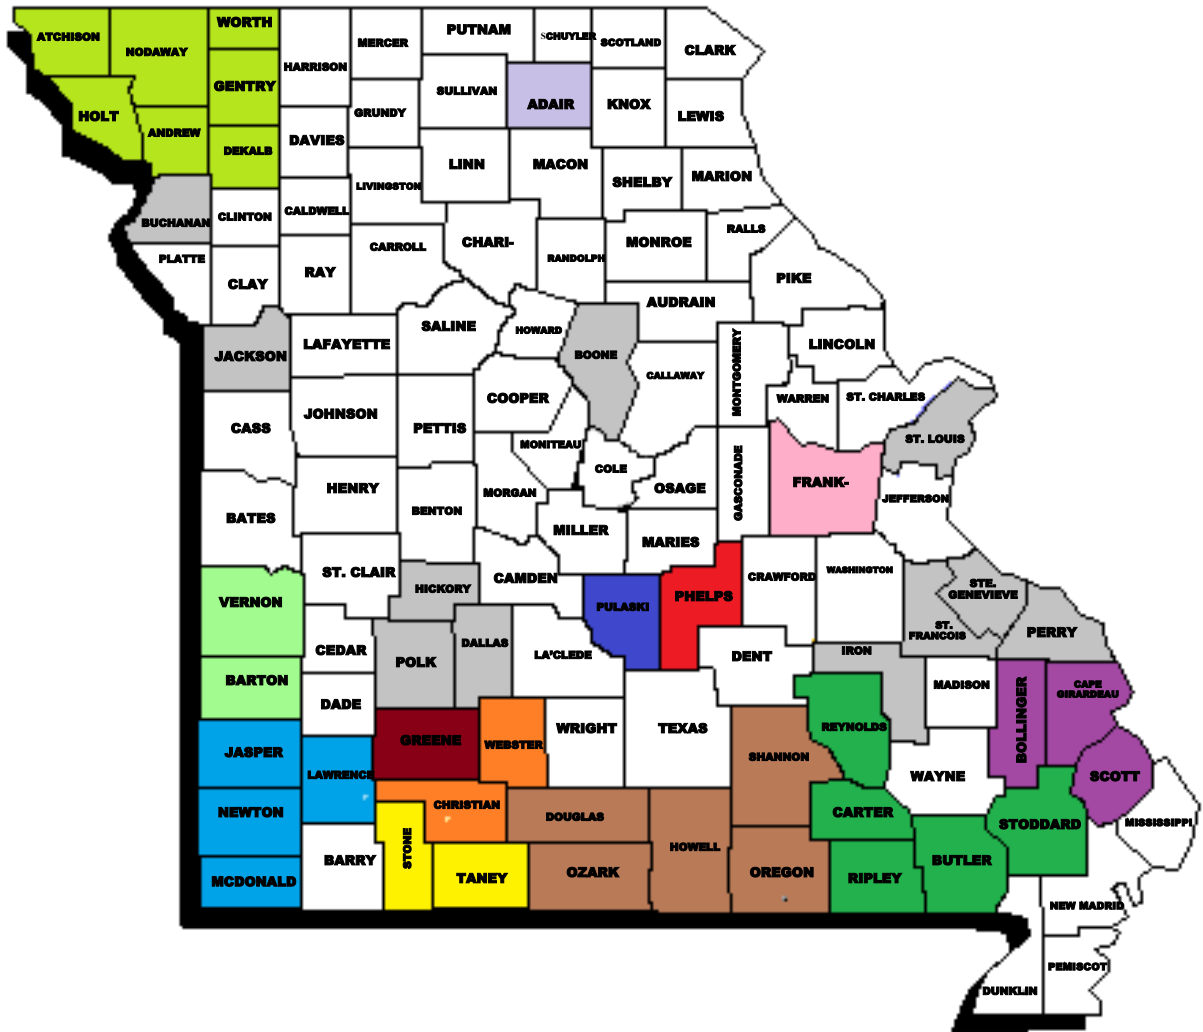

# MPACT Regional Transition Networks (RTNs)

Updated 7/22/24

Established Regional Transition Networks			
<b>Adair</b>		<b>Pulaski</b>	
<b>Cape Girardeau</b>		<b>Rolla</b>	
<b>Franklin</b>		<b>Springfield</b>	
<b>Joplin</b>		<b>Stone Taney</b>	
<b>Maryville</b>		<b>TAFY</b>	
<b>Nevada</b>		<b>West Plains</b>	
<b>Ozark</b>			

**Note: Newly formed Regional Transition Networks are shared in gray.**