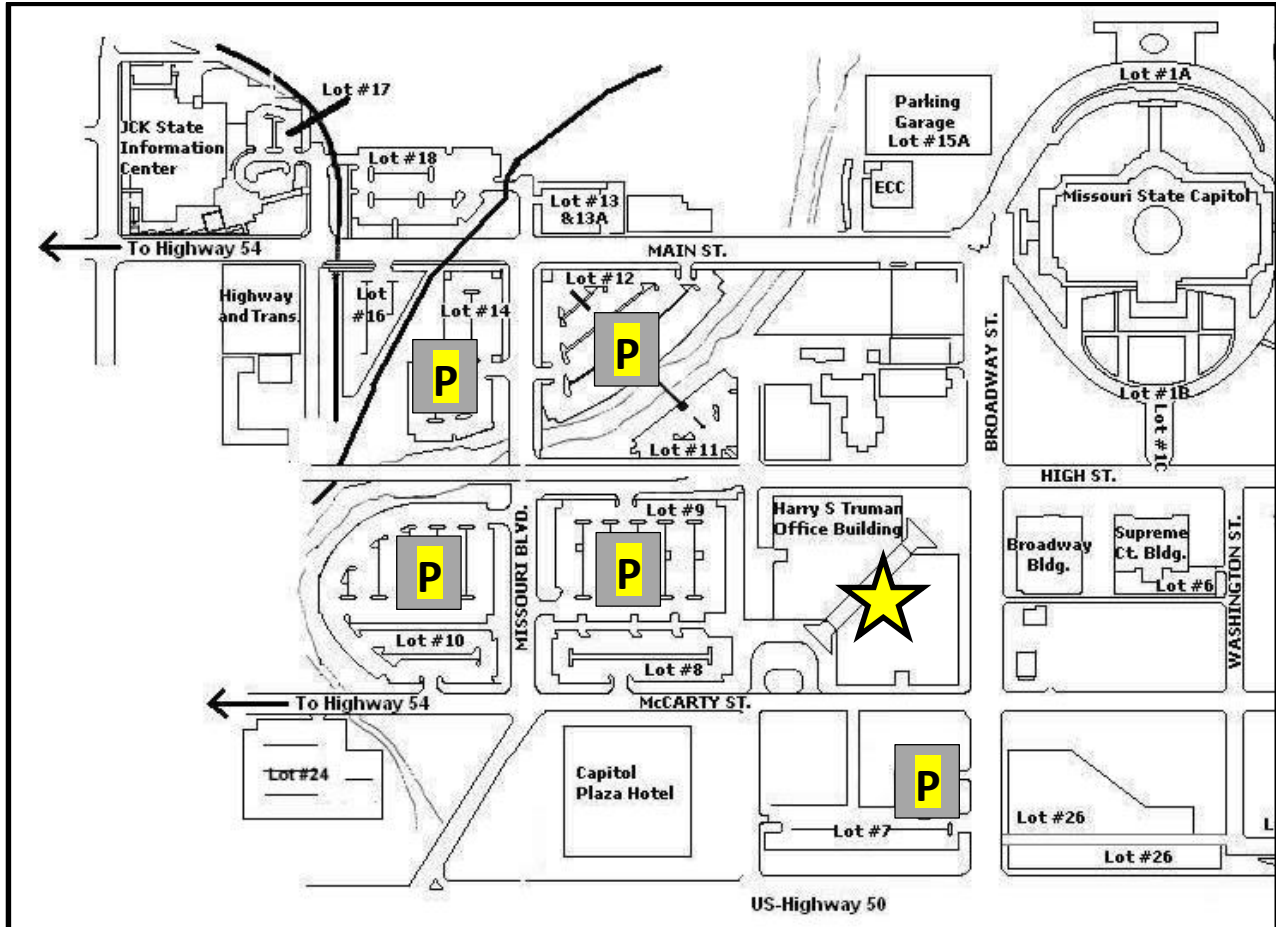

MPACT Transition Summit Building Location and Parking Map

Harry S. Truman Building/MPACT Transition Summit

Parking

Parking Lot 9 - Disabled, Employee & Visitor Parking

On Missouri Boulevard behind the Truman Building

Parking Lot 10 - Employee, & Visitor Parking

At the corner of Missouri Boulevard and McCarty Street

Parking Lot 12 - Employee & Visitor Parking

Missouri Boulevard at West Main Street, on the east side of Missouri Boulevard and the South side of West Main

Parking Lot 14 - Employee & Visitor Parking

Missouri Boulevard at West Main Street, on the west side of Missouri Boulevard and the south side of West Main

For specific parking information go to <http://oa.mo.gov/fmdc/facilitiesoperations/ccprk1.htm>